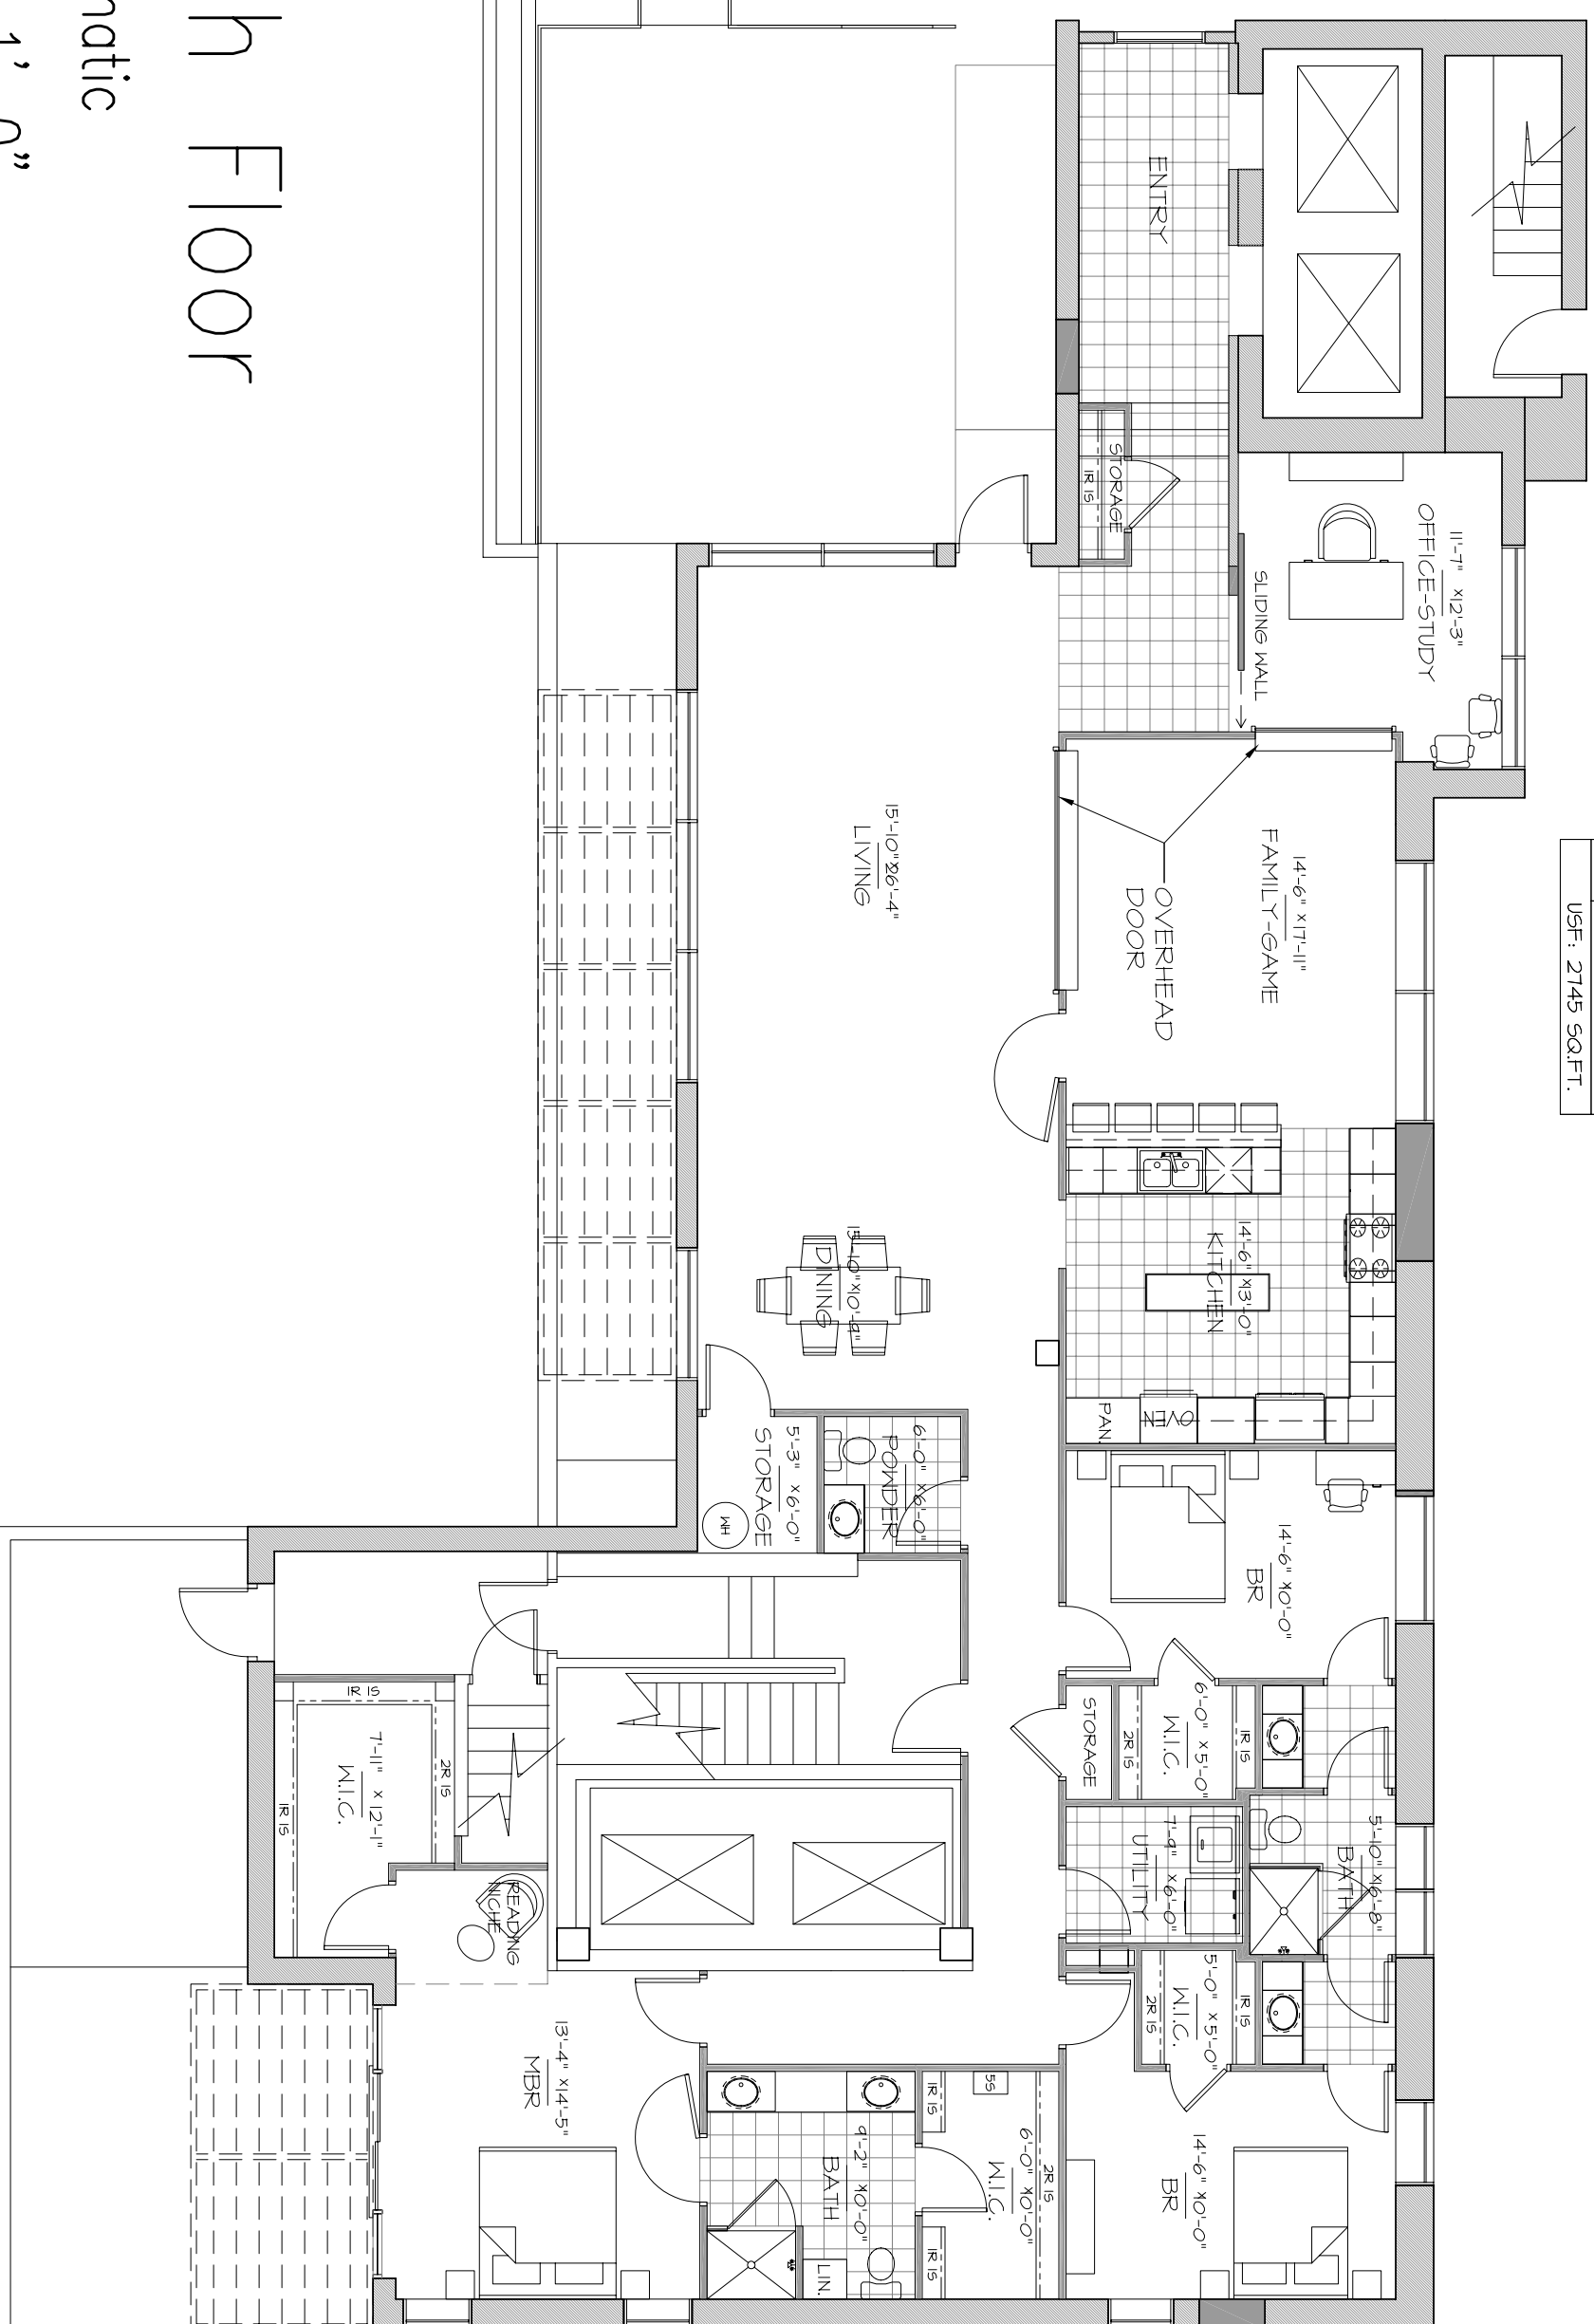

1400 Penthouse
 RSF: 2745 SQ.FT.
 USF: 2745 SQ.FT.

14th Floor

Schematic

1/8" = 1'-0"